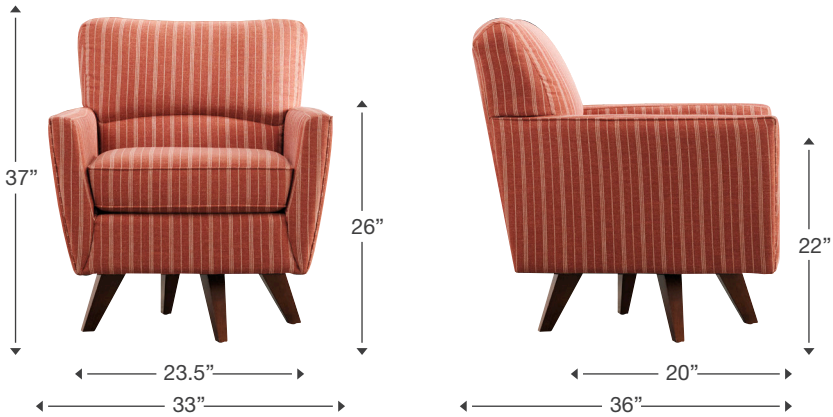

# Features

---

- Part of the Urban Attitudes® collection, with retro-inspired flair and a low-profile design
- 360-degree swivel base keeps you at the center of all the action
- Tall, angled wood legs add mid-century design edge
- Subtly flared track arms and softly scooped, tight back with welt trim
- Premier standard loose seat cushion (nonreversible) maintains its comfort and appearance
- Double-picked blown fiber fill for improved shape retention
- Customizable with your choice of fabrics

# Dimensions

**Overall Dimensions (in.)**                      **33W x 36D x 37H**

Body Width	33 in.
Body Depth	36 in.
Body Height	37 in.
Seat Width	23.5 in.
Seat Depth	20 in.
Seat Height	22 in.
Arm Height	26 in.