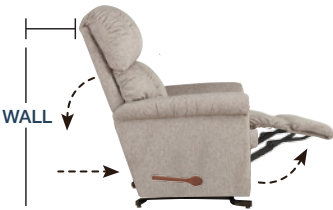

Sofas

T33/P33 -582 WALL RECLINING SOFA

La-Z-Boy reclining sofas raise the bar of comfort by letting you raise your feet. Lean back in one of our reclining sofas and you'll never relax the same way again. Available in manual [T33] or power [P33] system.

DIMENSION : 86" W x 41" D x 41.5" H | Full Extension 64.5"