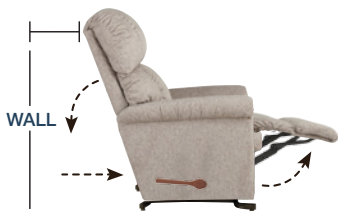

Sofas

T33/P33 -530

WALL RECLINING SOFA

La-Z-Boy reclining sofas raise the bar of comfort by letting you raise your feet. Lean back in one of our reclining sofas and you'll never relax the same way again. Available in manual [T33] or power [P33] system.

DIMENSION : 88.25" W x 43" D x 43.5" H | Full Extension 69"