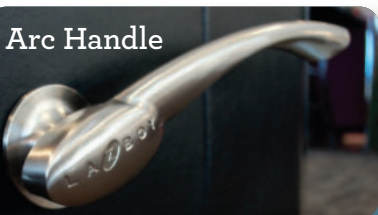

Left Hand Handle

Changes location of standard right-side handle to left-side sitting.

Arc Handle

With our sleek and ergonomic brushed nickel arc handle design, reclining is more stylish than ever.

Swivel Base [10T/RHT]