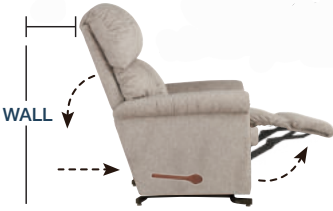

Sofas

T33/P33 -512 WALL RECLINING SOFA

La-Z-Boy reclining sofas raise the bar of comfort by letting you raise your feet. Lean back in one of our reclining sofas and you'll never relax the same way again. Available in manual [T33] or power [P33] system.