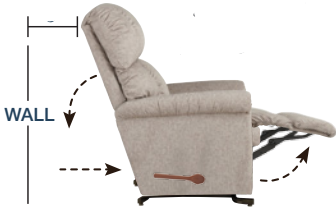

63T-505* NON-RECLINING LOVESEAT

From reclining to non-reclining 2 Seater that offer both stylish and comfortable addition to any home.

DIMENSION : 52" W x 38.5" D x 42.5" H

*Gallery Exclusive

Sofas

T33/P33 -505 WALL RECLINING SOFA

La-Z-Boy reclining sofas raise the bar of comfort by letting you raise your feet. Lean back in one of our reclining sofas and you'll never relax the same way again. Available in manual [T33] or power [P33] system.