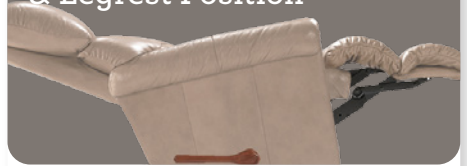

Adjustable the Back Tension

Personalizes the effort needed to ease into a reclining position based on body type.

Features

Independent Back & Legrest Position

Back and legrest adjust independently to suit your reclining preference.

Total Body & Lumbar Support

Complete support to the entire body in all positions, even when reclining.

Three-Position Locking Footrest

Provides a choice of comfortable positions that lock in place for added safety and support.