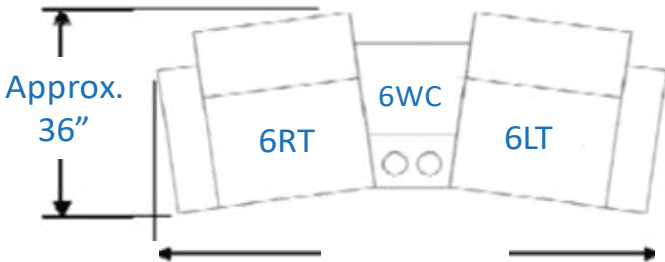

Sectional Sofas

A sectional sofa allows you to customize according to your needs. By consisting of multiple pieces, sectionals may be arranged in a wide variety of orientations and include options such as left side and right side reclining, armless chairs, corner unit, and console for storage.

3TC

Console

DIMENSION:

23" W x 36.5" D x 34.5" H