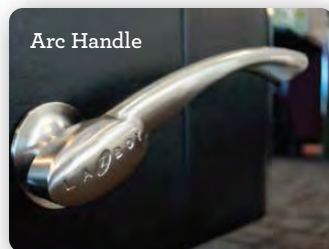

Sofas & Loveseats

T32-706 H WALL RECLINING LOVESEAT

Enjoy twice the comfort with our dual reclining loveseats. It can be placed mere inches from a wall.

DIMENSION : 64" W x 37.5" D x 44.5" H | Full Extension 68.25"

Arc Handle

Sleek & ergonomic brushed nickel arc handle design.